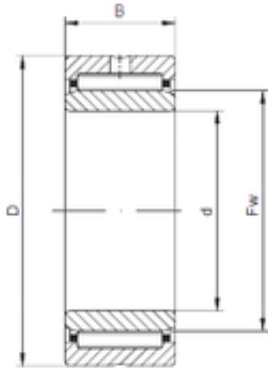

# BEARING TRADING DEVELOPMENT CO LLC

35 mm x 55 mm x 21 mm Loyal NA4907-2RS  
needle roller bearings

Bearing No. NA4907-2RS

Size	35x55x21 mm
Bore Diameter	35 mm
Outer Diameter	55 mm
Width	21 mm
d	35 mm
Fw	42 mm
D	55 mm
B	21 mm
C	21 mm
Weight	0,18 Kg
Basic dynamic load rating (C)	27 kN
Basic static load rating (C0)	43 kN

NA4907-2RS Bearing 2D drawings and 3D CAD models