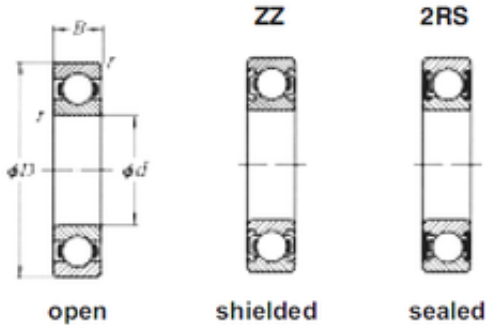

# BEARING TRADING DEVELOPMENT CO LLC

75 mm x 130 mm x 25 mm Loyal 6215 deep groove ball bearings

Bearing No. 6215

Size	75x130x25 mm
Bore Diameter	75 mm
Outer Diameter	130 mm
Width	25 mm
d	75 mm
D	130 mm
B	25 mm
C	25 mm

6215 Bearing 2D drawings and 3D CAD models