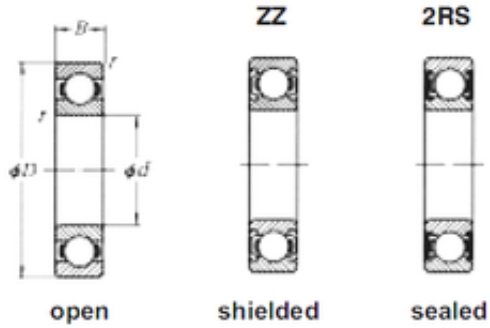

BEARING TRADING DEVELOPMENT CO LLC

90 mm x 140 mm x 24 mm Loyal 6018 deep groove ball bearings

Bearing No. 6018

Size	90x140x24 mm
Bore Diameter	90 mm
Outer Diameter	140 mm
Width	24 mm
d	90 mm
D	140 mm
B	24 mm
C	24 mm

6018 Bearing 2D drawings and 3D CAD models